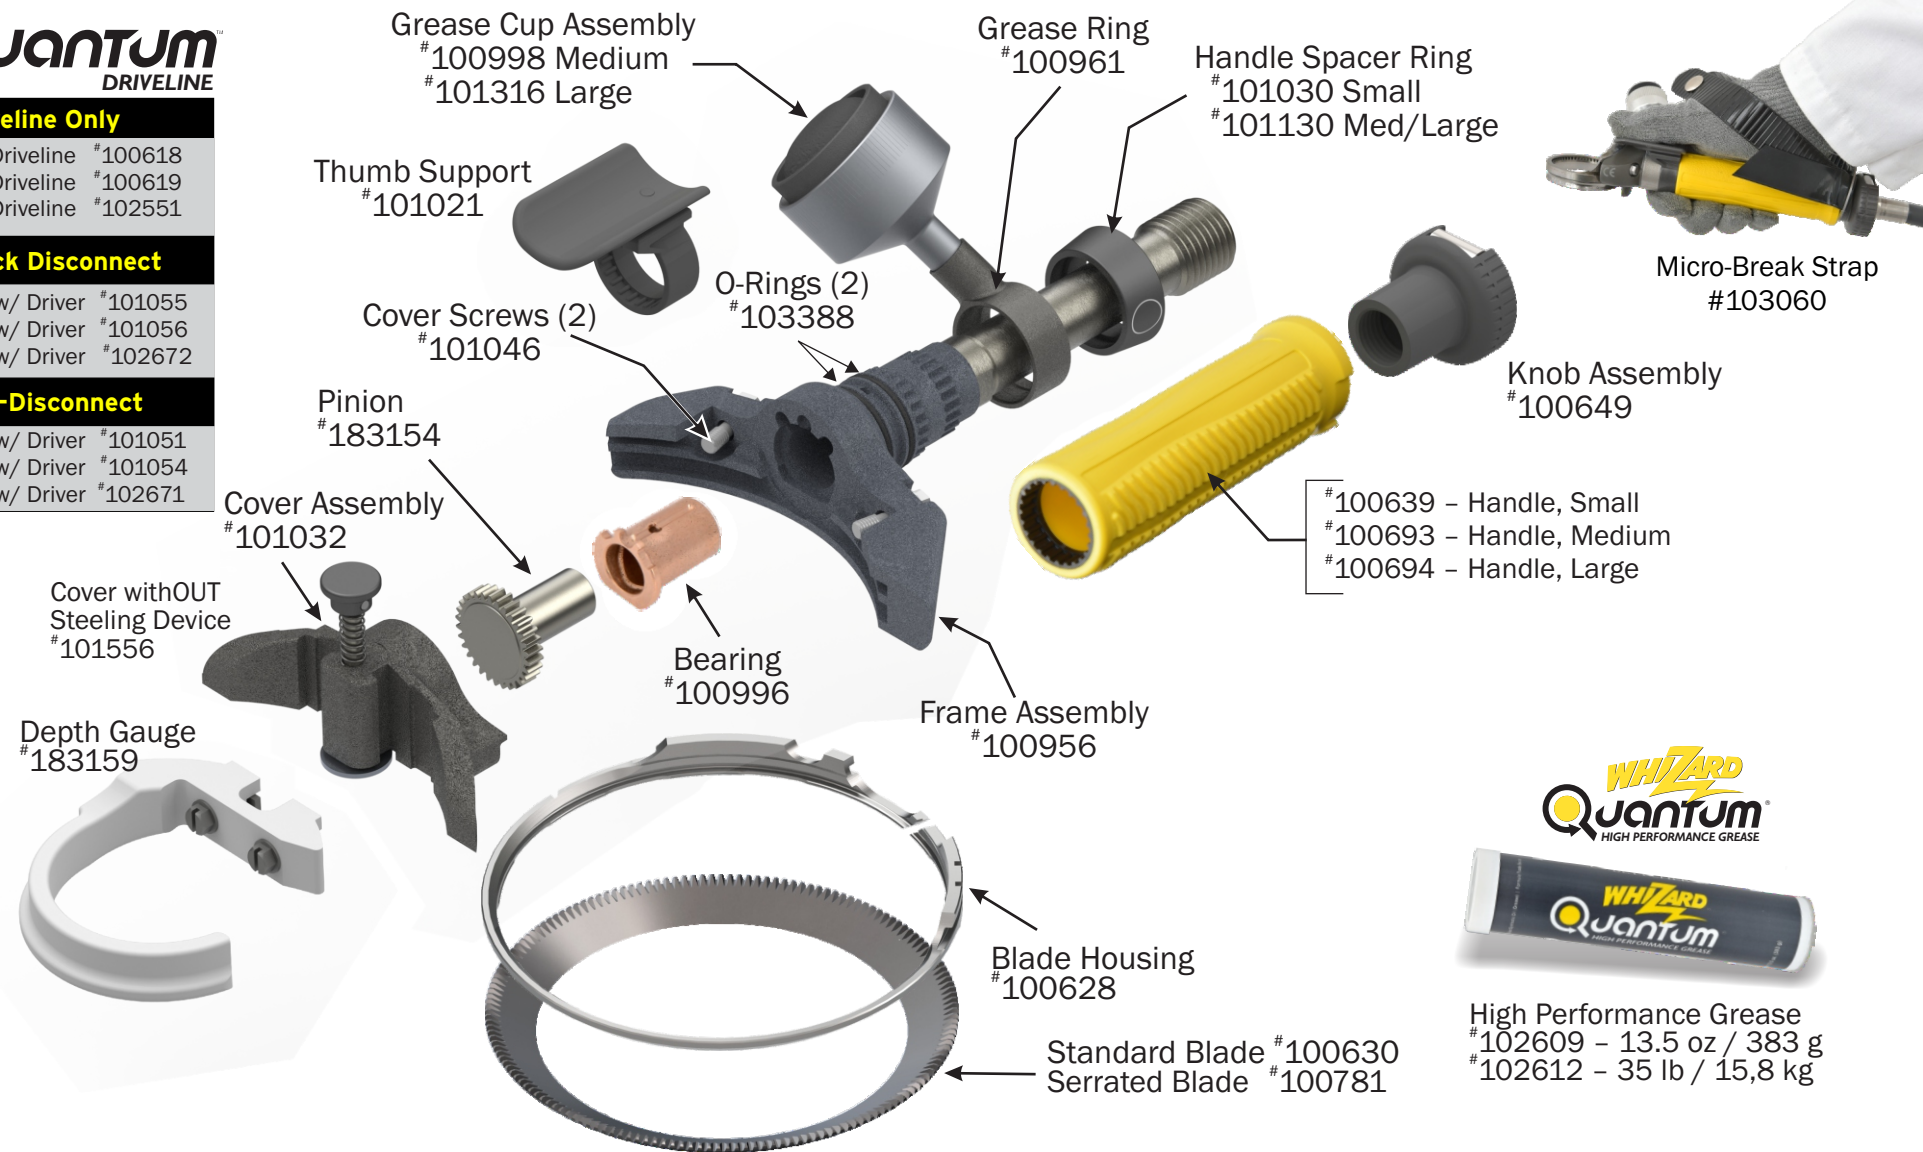

▶ Driveline Only

48" Driveline #100618
60" Driveline #100619
84" Driveline #102551

▶ Quick Disconnect

48" w/ Driver #101055
60" w/ Driver #101056
84" w/ Driver #102672

▶ Non-Disconnect

48" w/ Driver #101051
60" w/ Driver #101054
84" w/ Driver #102671

High Performance Grease
#102609 - 13.5 oz / 383 g
#102612 - 35 lb / 15,8 kg