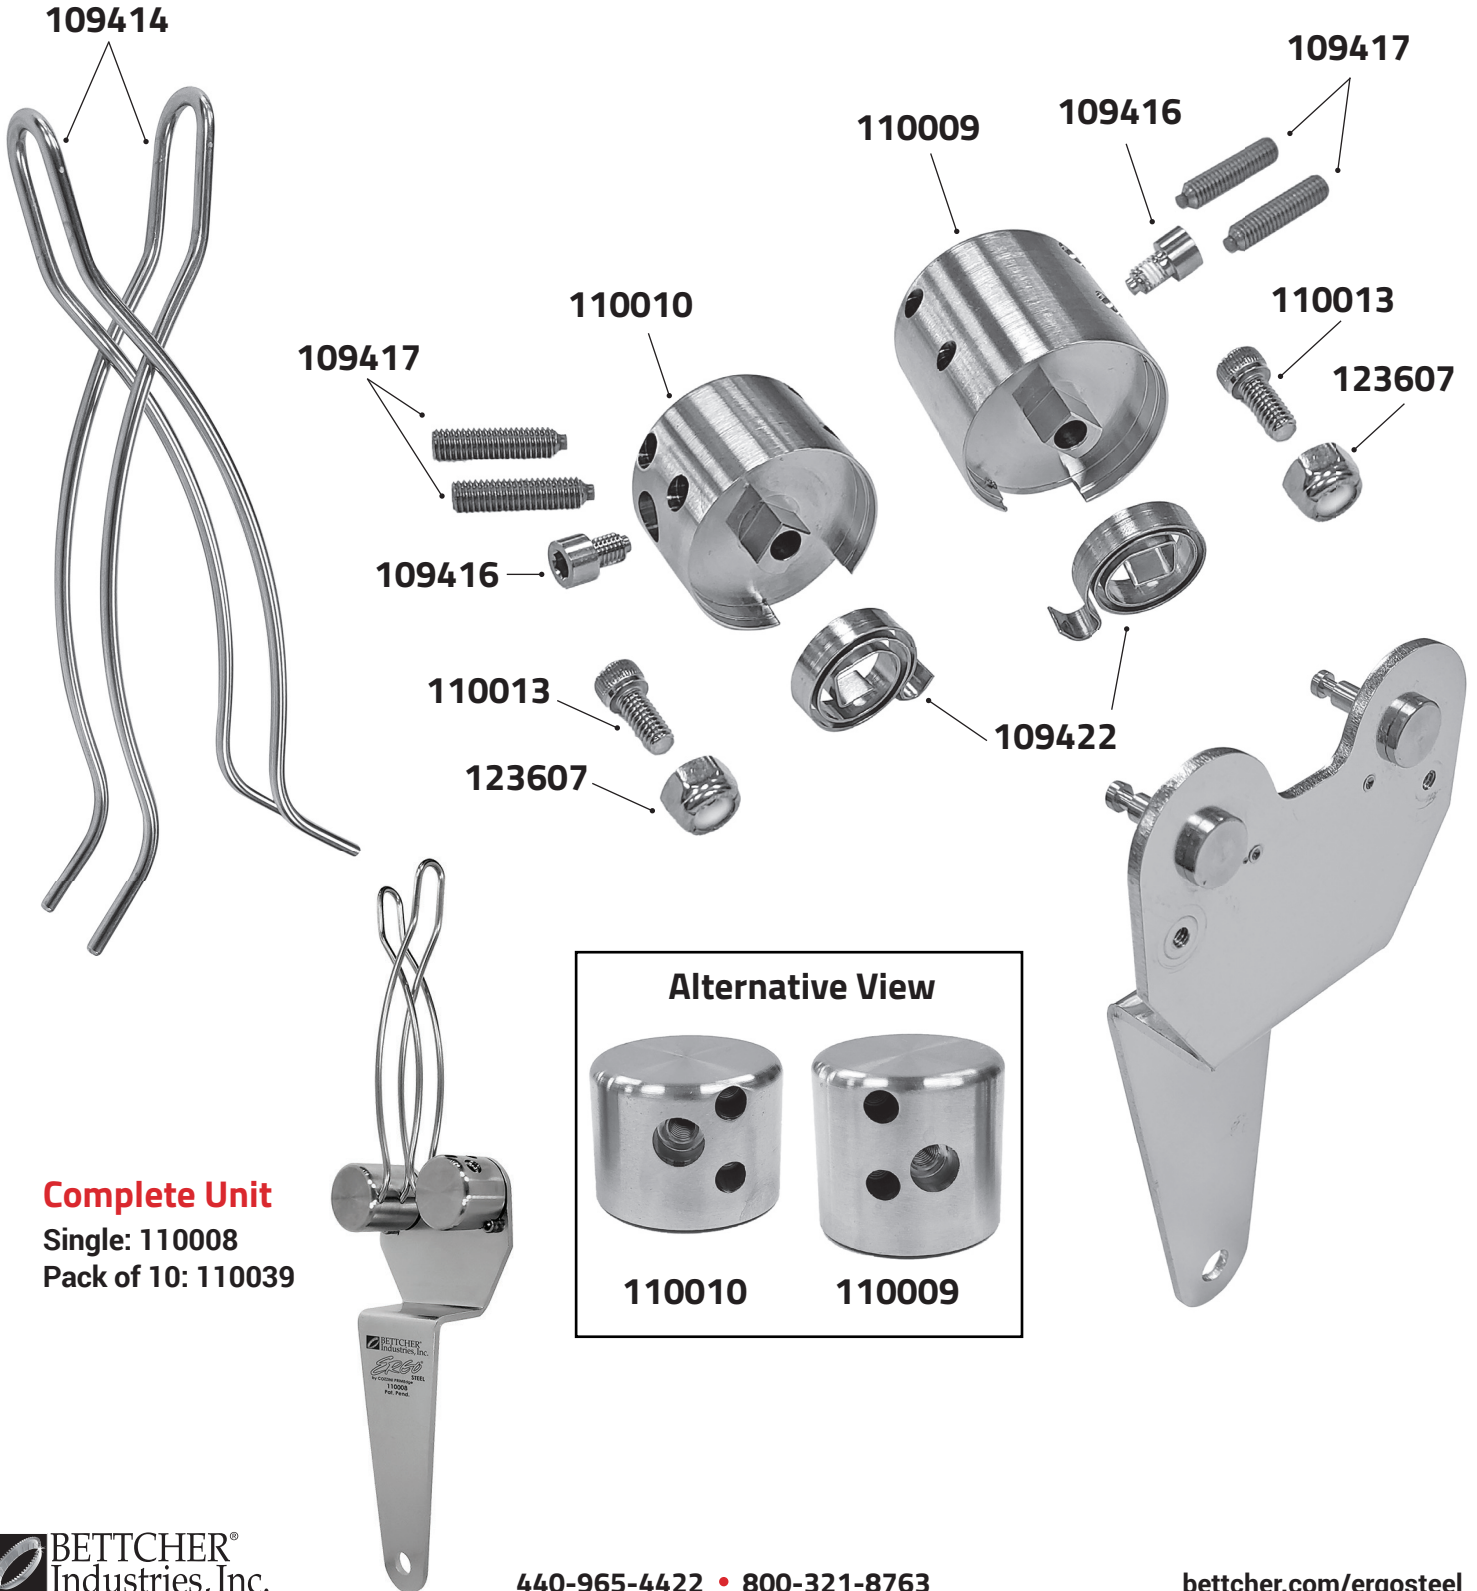

BETTCHER ERGO STEEL™

PARTS DIAGRAM

ERGO
STEEL
by COZZINI PRIMEEdge
EDGE MAINTENANCE TOOL

Complete Unit
Single: 110008
Pack of 10: 110039

BETTCHER
Industries, Inc.

440-965-4422 • 800-321-8763

bettcher.com/ergosteel